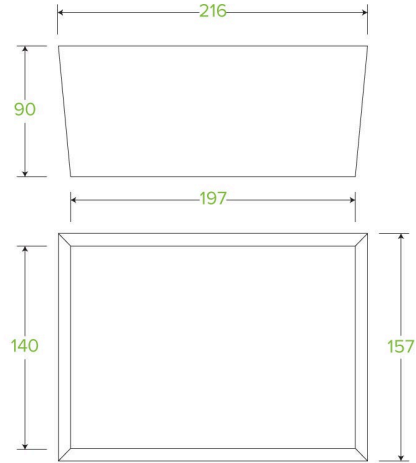

## Extra Large BioBoard Lunch Box BB-LBXL-4

<b>Carton quantity:</b> 200	<b>Sleeves per carton:</b> 4	<b>Units per sleeve:</b> 50
<b>Carton Size LxWxH (cm):</b> 70.0 x 39.0 x 48.0	<b>Carton gross weight (kg):</b> 13.700000	<b>Carton barcode:</b> 19344062028106
<b>Raw material:</b> Paper - FSC™ Mix certified paper	<b>Lining/coating:</b> Bioplastic - Ingeo®, PLA	<b>Window material:</b> None
<b>Printing Type:</b> Offset	<b>Inks:</b> Food Contact Safe Inks	<b>Brim fill capacity (ml):</b> 2850
<b>Dimensions top LxW (mm):</b> 216x157	<b>Dimensions base LxW (mm):</b> 197x140	<b>Product Depth:</b> 90.0
<b>Product weight (g):</b> 55.0	<b>Thickness:</b> 337gsm + 30gsm PLA	<b>Use:</b> Hot and cold
<b>Manufactured:</b> China	<b>Customise:</b> Print	<b>MOQ custom:</b> 30000
<b>Mould fees:</b> No	<b>Environmental production certified:</b> ISO 14001	<b>Quality product certified:</b> ISO 9001 pending
<b>Factory food safety certified:</b> ISO 22000	<b>Corporate social accreditation:</b> BSCI	<b>Home compostable:</b> No
<b>Industrially compostable:</b> Pending Certification to AS4376 Australian Standards	<b>Recyclable:</b> No	