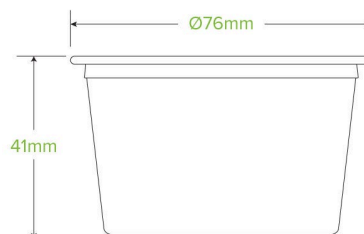

140ml Sauce BioCup R-140

Carton quantity: 1000	Sleeves per carton: 20	Units per sleeve: 50
Carton Size LxWxH (cm): 40.0 x 33.0 x 30.0	Carton gross weight (kg): 5.400000	Carton barcode: 19344062035227
Raw material: Bioplastic - Ingeo™ PLA	Lining/coating: None	Window material: None
Printing Type: None	Inks: None	Brim fill capacity (ml): 145
Dimensions top LxW (mm): 76x76	Dimensions base LxW (mm): 58x58	Product Depth: 41.0
Product weight (g): 4.6	Use: Cold use only	Manufactured: Taiwan
Customise: Unavailable	MOQ custom: N/A	Mould fees: No
Environmental production certified: ISO 14001	Quality product certified: ISO 9001	Factory food safety certified: HACCP
Corporate social accreditation: SA 8000	Home compostable: No	Industrially compostable: Certified to AS4376 Australian Standards, Certified to EN13432 European Standard
Recyclable: No		